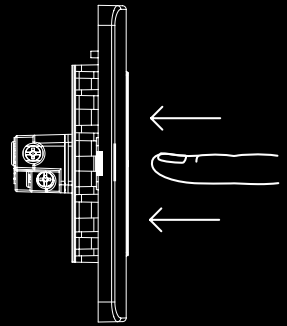

ENABLED BY A NEW PHYSICS

Switch designs are limited by many factors, primarily the switch mechanism. The patented “impress” (iso-motion-press) mechanism ensures the switch dolly remains stationary when it is “on” or “off”, and at the same time occupying a much smaller footprint. Freedom in design has become a reality.

Enabled by impress.mechanism, ZENcelo makes the future flatter than you ever imagined.