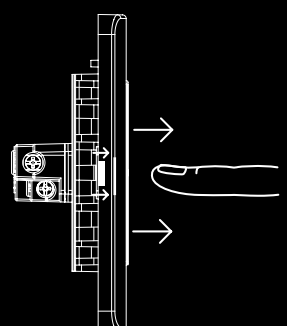

ENABLED BY A NEW PHYSICS

Switch designs are limited by many factors, primarily the switch mechanism. The patented “impress” (iso-motion-press) mechanism ensures the switch dolly remains stationary when it is “on” or “off”, and at the same time occupying a much smaller footprint. Freedom in design has become a reality.

Enabled by impress.mechanism, ZENcelo makes the future flatter than you ever imagined.