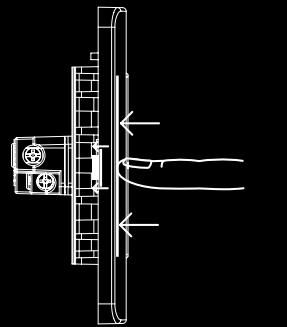

ENABLED BY A NEW PHYSICS

Switch designs are limited by many factors, primarily the switch mechanism. The patented “impress” (iso-motion-press) mechanism ensures the switch dolly remains stationary when it is “on” or “off”, and at the same time occupying a much smaller footprint. Freedom in design has become a reality.

Enabled by impress.mechanism, ZENcelo makes the future flatter than you ever imagined.